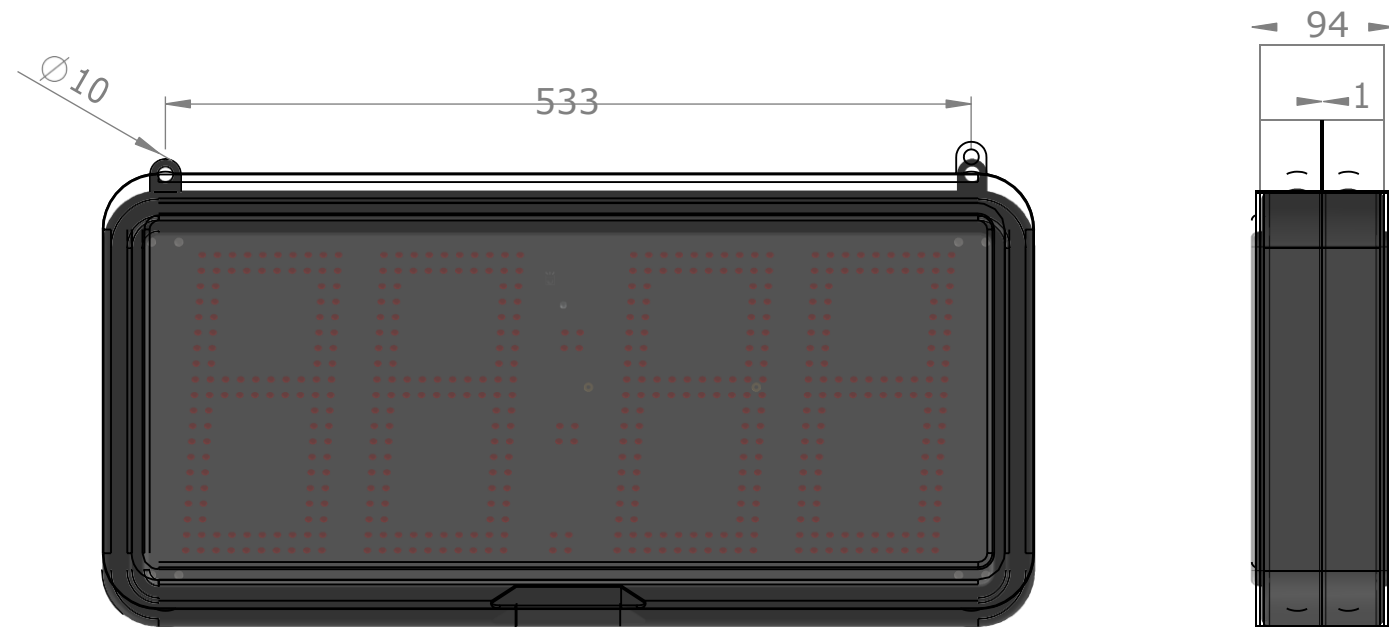

Suspension fixing for hanging ZA & ZB Clocks from the ceiling

ZA20

ZA20

Finish:	MATERIAL:	<b>E.A.COMBS LIMITED</b> TIMING SOLUTIONS		
UNLESS OTHERWISE SPECIFIED: DIMENSIONS ARE IN MILLIMETERS	Drawing:		ZA20; ZB20	
			SCALE 1:5	SHEET 1 Of 1 A3