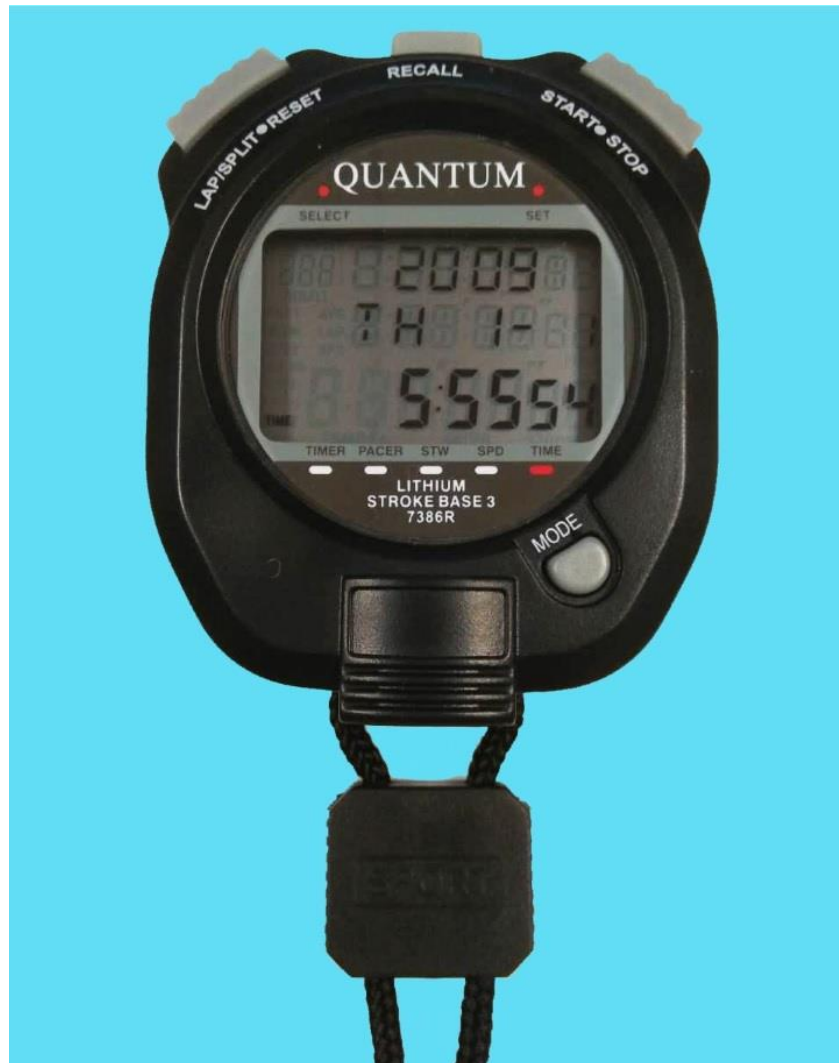

## LCD MULTI FUNCTION STOPWATCH 7386

- 1/100 second stopwatch up to 10 hours with lap and split timing
- 999 lap & 300 memories, with fastest, slowest and average speeds
- Countdown timer
- Pacer
- Normal time with calendar & alarm
- 8mm digit height
- Lithium battery (supplied) to give the stopwatch up to 5 years life.
- Water resistant case 80x66 mm with neck cord