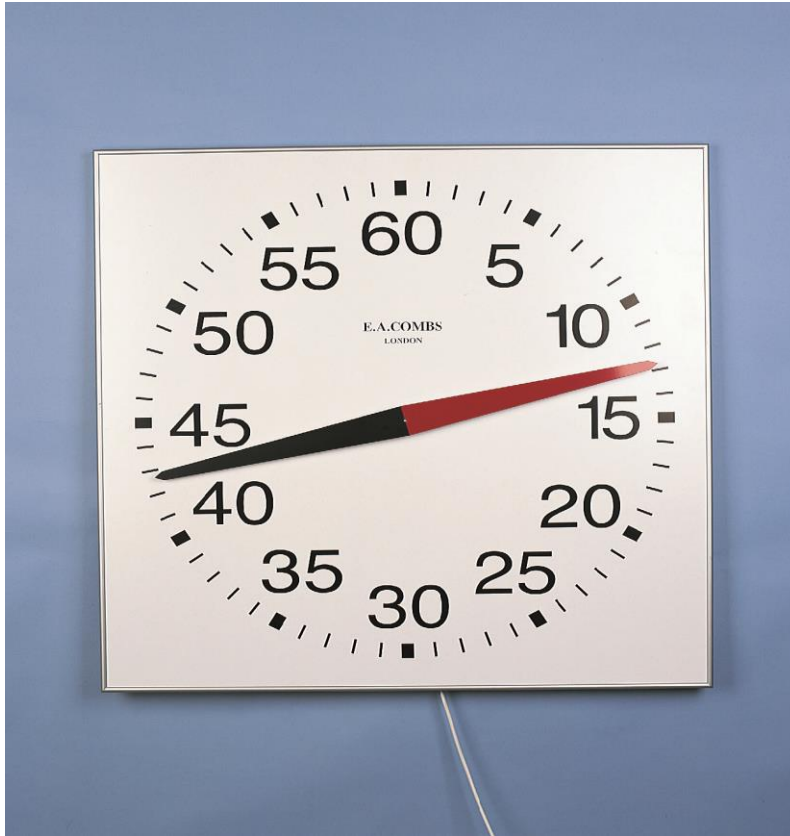

E A Combs Limited

Wall clock C057

- 850mm square silver aluminium framed pace clock
- white dial with 5 to 60 markings and minute track printed in black
- fitted with a 230 volt mains power supply movement
- continually moving second hand, black and red
- dimensions 850 x 90mm
- weight 5 kilogram
- Viewing distance up to 90 metres
- The clock can be supplied with a 900mm square wire guard, ref. CS127, for protection against balls