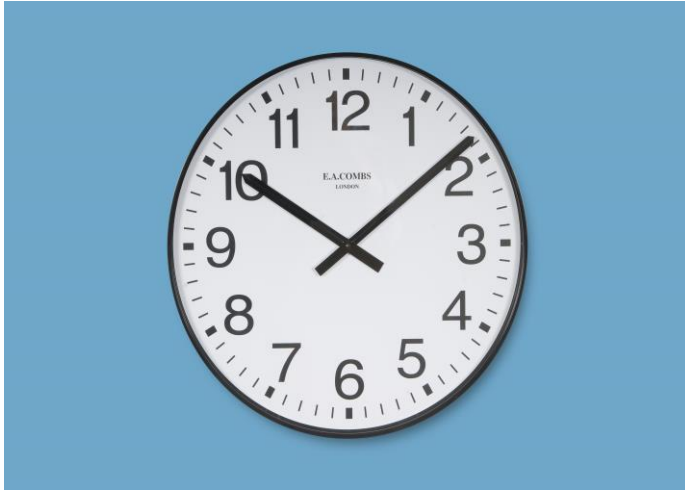

E A Combs Limited

Wall clock 6003

- 500mm black plastic cased wall clock
- shatterproof front lens
- white dial with 12 hour markings and minute track printed in black
- fitted with a high torque quartz movement
- AA size alkaline battery supplied
- dimensions: 500mm diameter x 55mm deep
- weight 1300gm
- viewing distance up to 60 metres